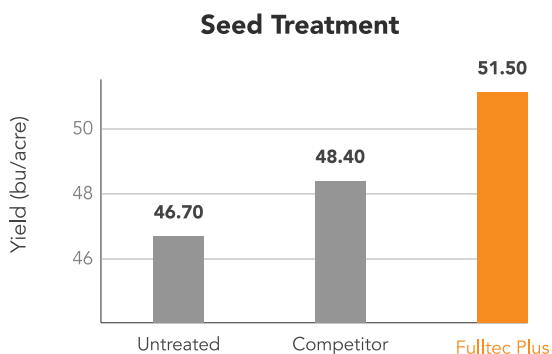

Flexibility

Compatible with other seed treatments and starters. Versatility to use on the seed or in-furrow.

Directions

Application	Rate of Fulltec Plus ST	Notes
Seed Treatment	3.0 - 4.0 oz/100 lbs of seed	Compatible with most fungicide and insecticide seed treatments. Check label for more details.
In-Furrow	4.0 - 8.0 oz/acre	

Results

2021 trials - Shrishail Navi, Iowa State University, Ames, Iowa.
Fulltec Plus 4.0 oz/100lbs @seed treatment.

2016-2021 trials - Shrishail Navi, Iowa State University, Ames, Iowa.
Fulltec Plus 4.0 oz/100lbs @seed treatment.