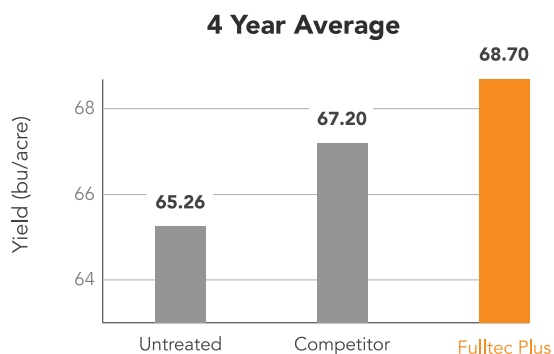

Flexibility

Compatible with other seed treatments and starters. Versatility to use on the seed or in-furrow.

Directions

Application	Rate of Fulltec Plus ST	Notes
Seed Treatment	3.0 - 4.0 oz/100 lbs of seed	Compatible with most fungicide and insecticide seed treatments. Check label for more details.
In-Furrow	4.0 - 8.0 oz/acre	

Results

2021 trials - Shrishail Navi, Iowa State University, Ames, Iowa.
Fulltec Plus 4.0 oz/100lbs @seed treatment.

2016-2021 trials - Shrishail Navi, Iowa State University, Ames, Iowa.
Fulltec Plus 4.0 oz/100lbs @seed treatment.