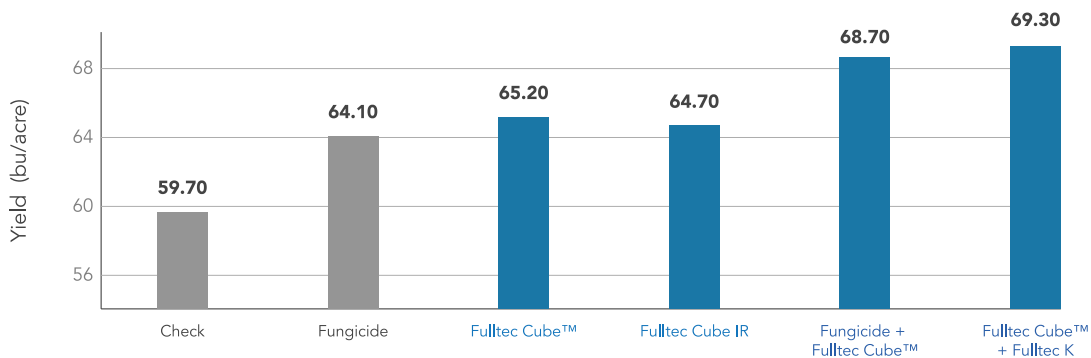

Description

FULLTEC K

Fulltec K activates both a plant's metabolism and root-system enzymes responsible for controlling grain fill, ensuring photoassimilates (sugars, proteins, and starches) are moved into the grain prior to harvest.

Main Benefits:

ROI

Moves photoassimilates into the grain, ensuring all season-long investments show up in the grain tank.

Synergy

Fully compatible with fungicides, insecticides, herbicides, and plant growth regulators.

Stay-green

Nutritional package that extends the photosynthetic period, allowing plants to "pack" more nutrients into the grain.

Directions

Crop	Rate of Fulltec K	Timing	Notes
Soybeans	4.0 - 5.5 oz/acre	Foliar R1 - R5	Check label for more details.
Corn	4.0 - 5.5 oz/acre	Foliar R1 - R5	
Cereals	4.0 oz/acre	-	

Comparative

2021 trials - Precision Ag Research, Clarion, Iowa.
Fulltec Cube 4.0 oz/acre (R1). Fulltec K 4.0 oz/acre (R4). Fungicide (R1).

Spraytec Fertilizers
(515) 252 7777
Urbandale, Iowa, US.
Spraytec.com

Talk to your local retailer/sales representative today, for more information.

IMPORTANT: Always read and follow label instructions when using this product.

Spraytec, Fulltec, Fulltec Cube, Fulltec Cube IR, and Fulltec K are trademarks of Spraytec Fertilizers, LLC. All photos are either the property of Spraytec or are used with permission. All other trademarks are the property of their respective owners.

This product is for sale only in the registered states. Please ask Spraytec for a specific list of states where sale or distribution of this product is permitted.

100% biodegradable product.

V1.2022